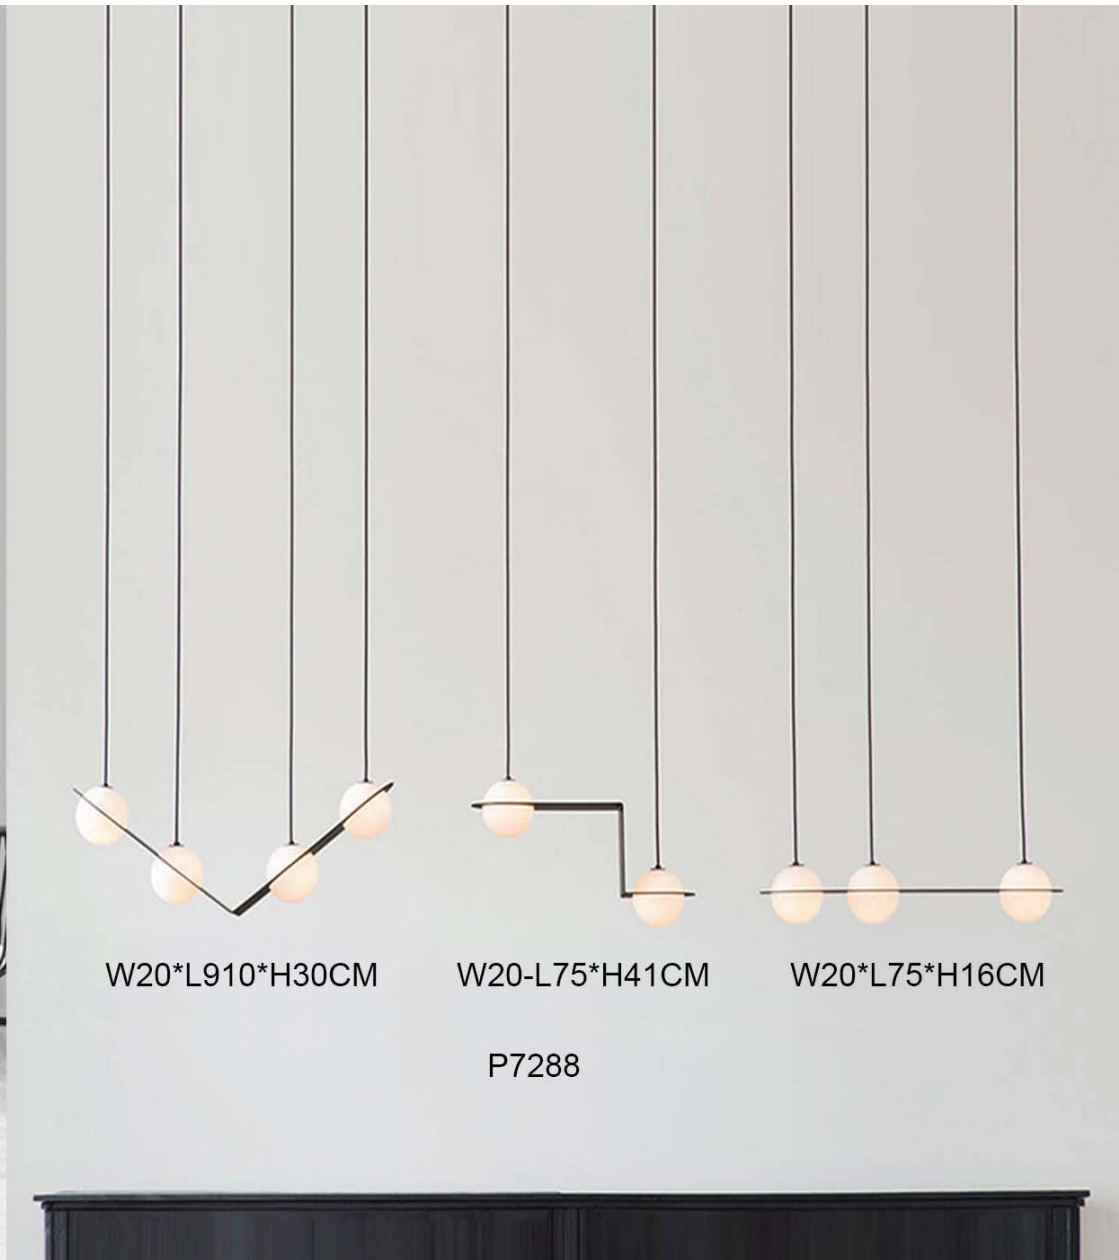

W20*L910*H30CM

W20-L75*H41CM

W20*L75*H16CM

P7288